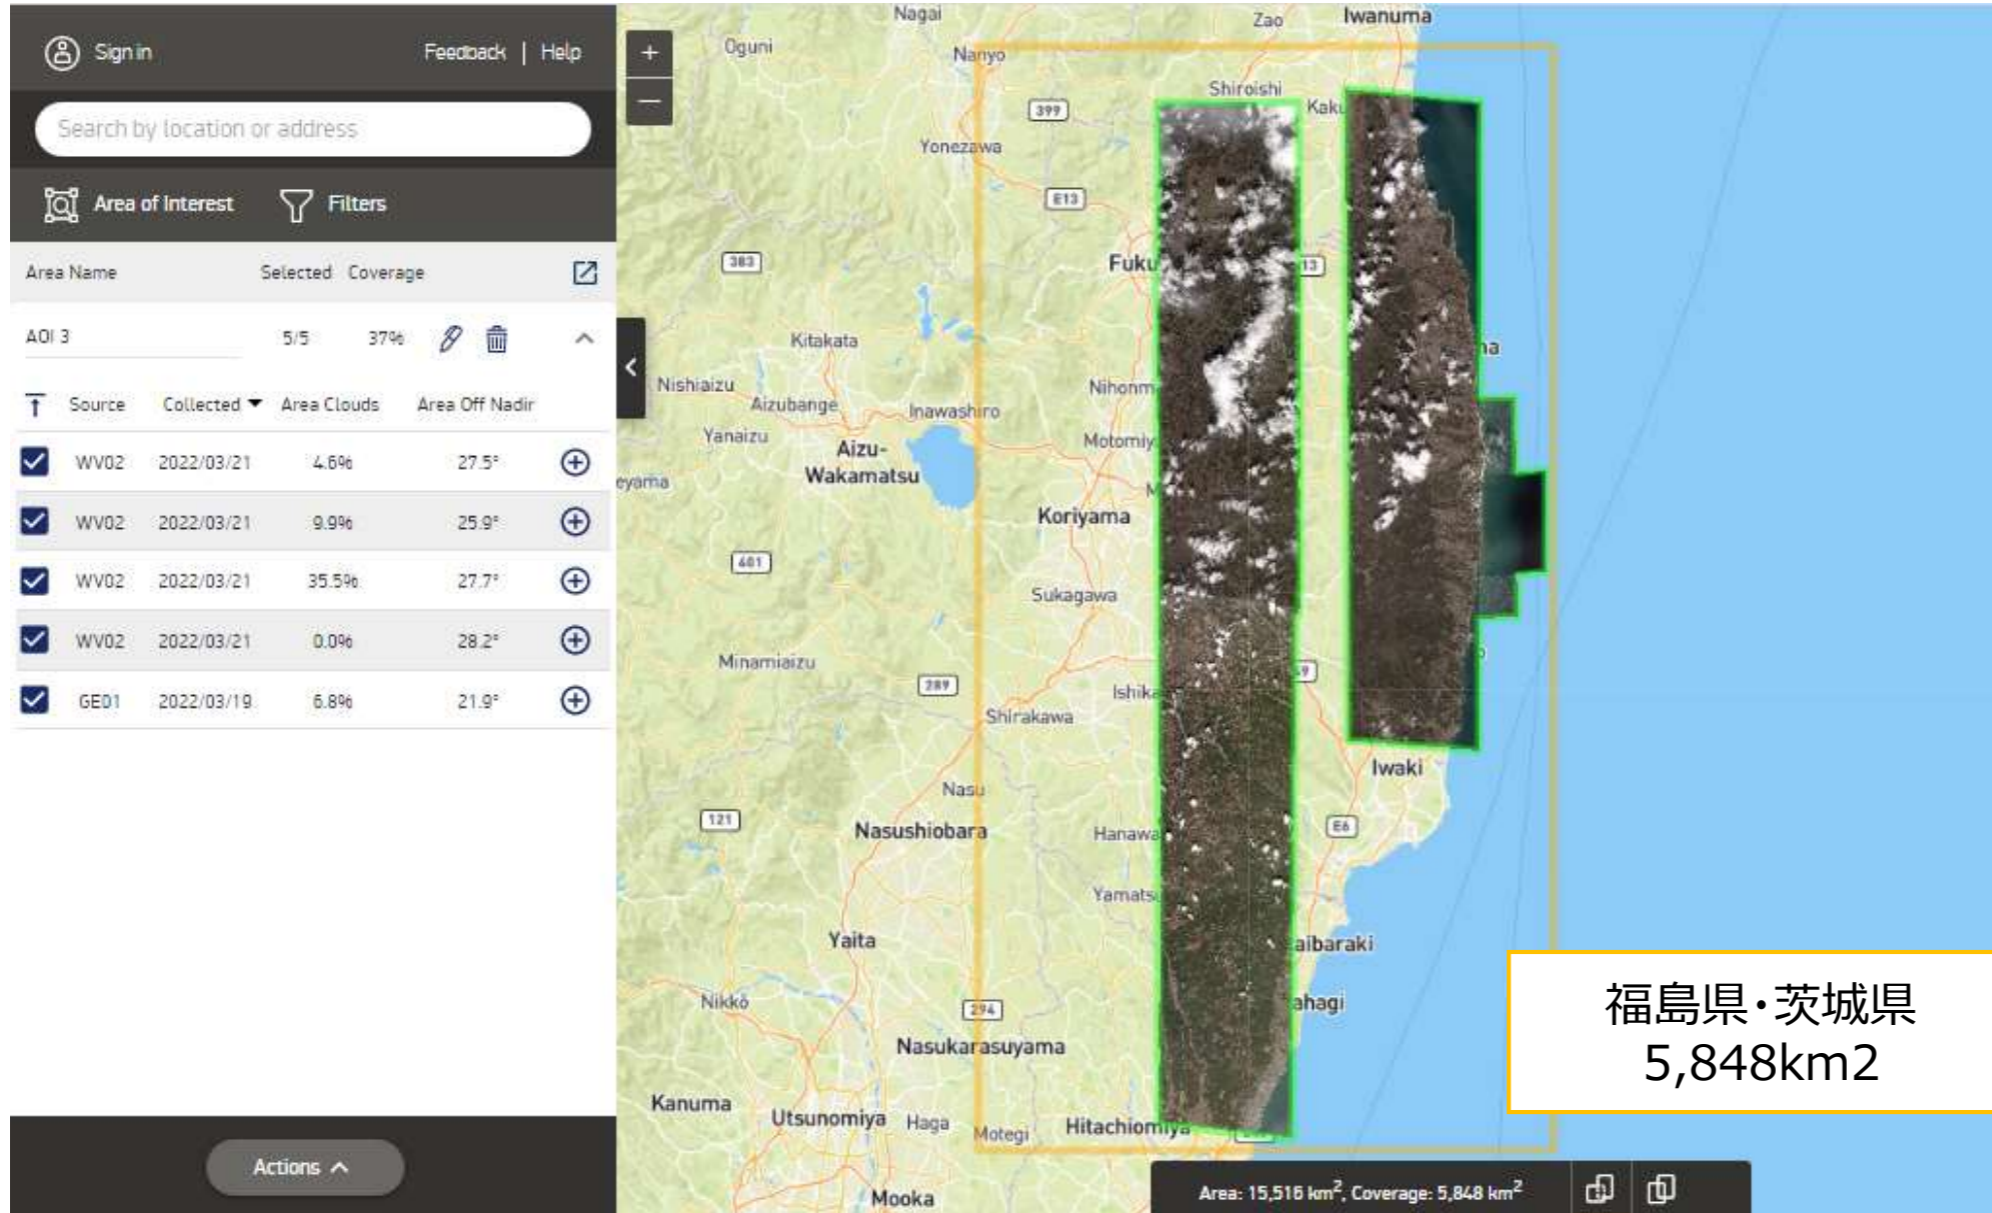

福島県沖を震源とする地震

Maxar社 高解像度光学衛星による撮影結果

2022年3月23日

NTT Data

地震発生後の撮影状況（2022年3月19日～3月21日）

2022年3月19日撮影 GE01 40cm解像度

Sign in | Feedback | Help

Search by location or address

Area of Interest | Filters

Area Name	Selected	Coverage	
AOI 3	1/5	3%	

Source | Collected | Area Clouds | Area Off Nadir

<input checked="" type="checkbox"/>	GE01	2022/03/19	6.8%	21.9°	
Image ID: 105001002A83FB00		Max GSD: 0.49m			
Image Clouds: 7.0%		Sun Elevation: 48.6°			
Image Off Nadir: 25.6°		Max Target Azimuth: 189.7°			
Bands: 4-BANDS		Browse: view			
<input type="checkbox"/>	WV02	2022/03/21	4.6%	27.5°	
<input type="checkbox"/>	WV02	2022/03/21	9.9%	25.9°	
<input type="checkbox"/>	WV02	2022/03/21	35.5%	27.7°	
<input type="checkbox"/>	WV02	2022/03/21	0.0%	28.2°	

Area: 15,516 km², Coverage: 580 km²

The map shows a large rectangular area of interest in Fukushima Prefecture, Japan, outlined in orange. The area includes cities like Fukushima, Aizu-Wakamatsu, Koriyama, and Nasushiobara. A small satellite image inset is visible on the right side of the map, showing a detailed view of a specific location within the highlighted area.

Area: 15,516 km², Coverage: 1,775 km²

2022年3月21日撮影 WV02 50cm解像度

Sign in | Feedback | Help

Search by location or address

Area of Interest | Filters

Area Name	Selected	Coverage	
AOI 3	1/5	13%	
Source	Collected	Area Clouds	Area Off Nadir
<input type="checkbox"/> WV02	2022/03/21	4.6%	27.5°
<input checked="" type="checkbox"/> WV02	2022/03/21	9.9%	25.9°
Image ID: 10300100CF6D1100		Max GSD: 0.57m	
Image Clouds: 10.0%		Sun Elevation: 47.7°	
Image Off Nadir: 26.7°		Max Target Azimuth: 296.4°	
Bands: 8-BANDS		Browse: view	
<input type="checkbox"/> WV02	2022/03/21	35.5%	27.7°
<input type="checkbox"/> WV02	2022/03/21	0.0%	28.2°
<input type="checkbox"/> GE01	2022/03/19	6.8%	21.9°